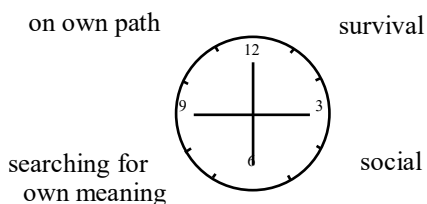

Body-personality Clock