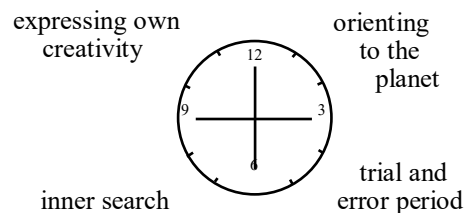

Entity Clock

Programmability Gauge